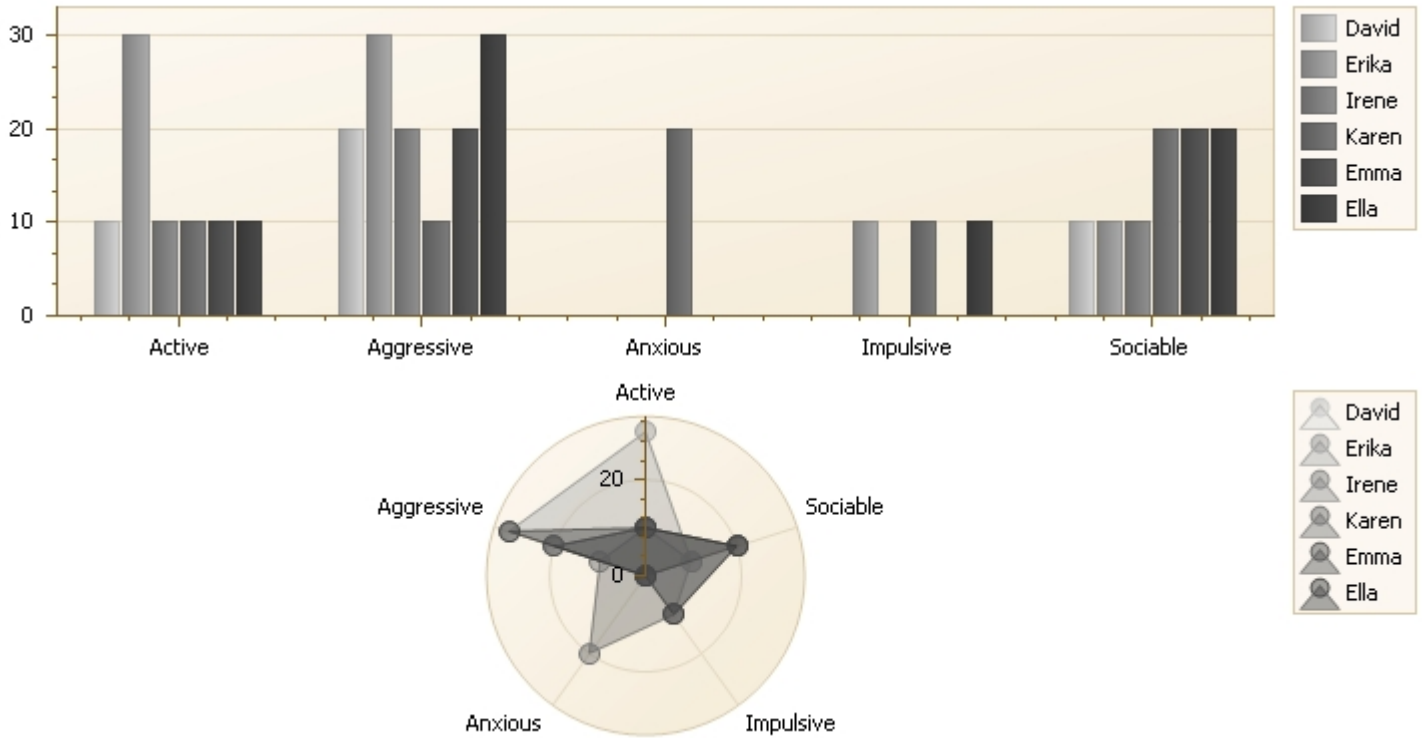

# Zuckerman User Report

## Objectives

The Zuckerman Personality Questionnaire is used for personality profiling. It profiles the user based on five personality traits: Sociability, Anxiety, Activity, Aggression and Impulsiveness.

## Results

## How to Read Results

The graph shows a score between 0 and 100 for an individual against each of the five personality traits. High scores for a trait indicate a propensity to exhibit behaviour associated with that trait.